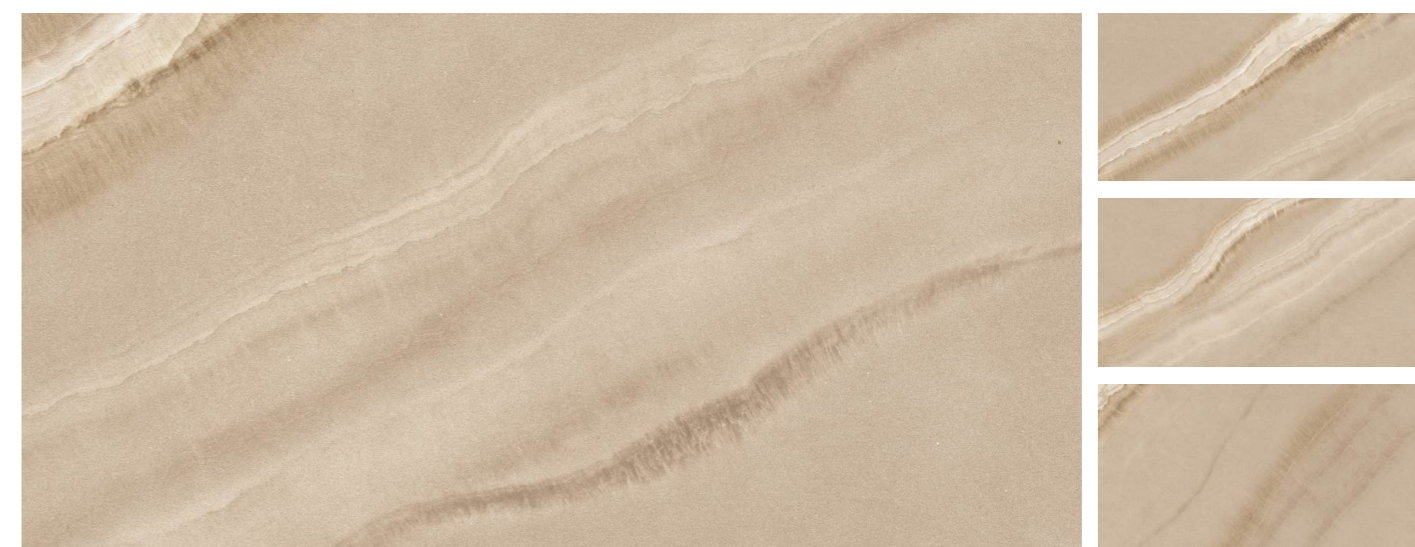

PISAICO BEIGE

Matt Finish | 4 Randoms

High durable

Acid resistance

Stain resistance

Easy to clean

Dimensional stability

Slip resistance

Eco friendly

Maintenance free