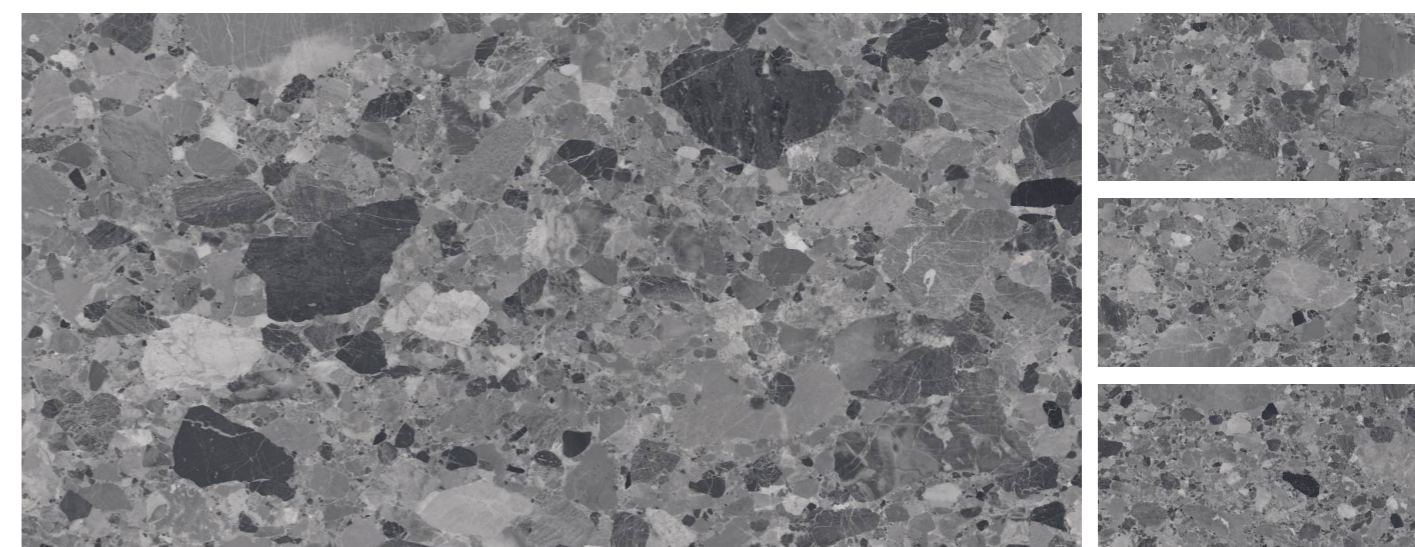

CAESARSTONE GREY

Matt Finish | 6 Randoms

High durable

Acid resistance

Stain resistance

Easy to clean

Dimensional stability

Slip resistance