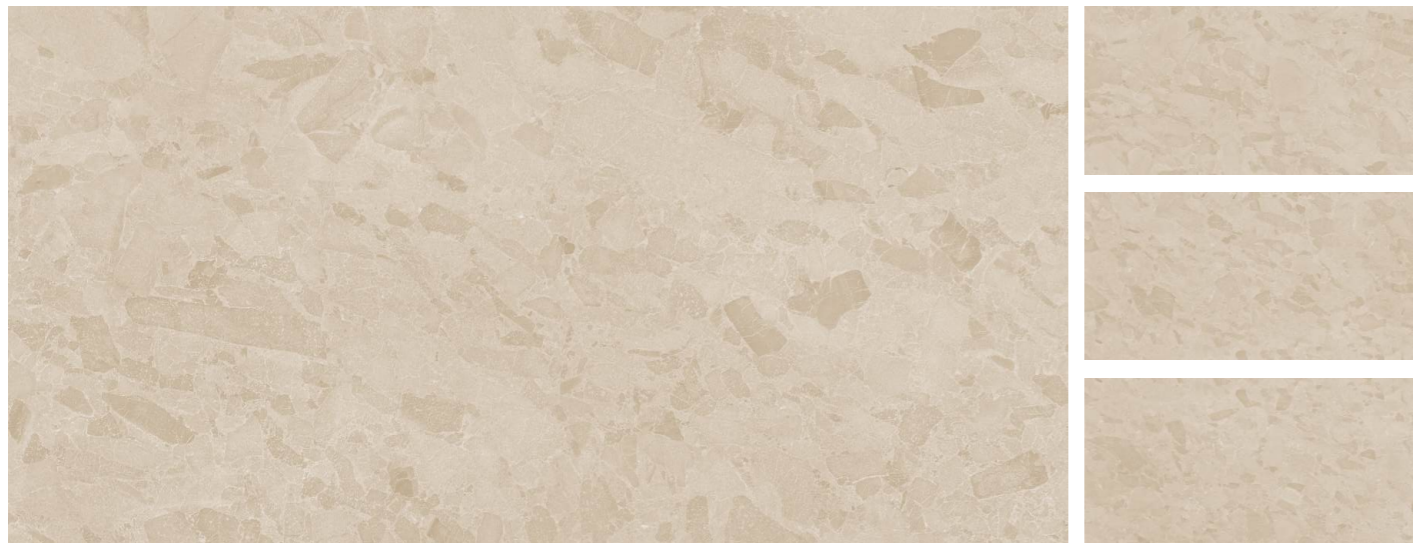

STORM ALMOND

Matt Finish | 5 Randoms