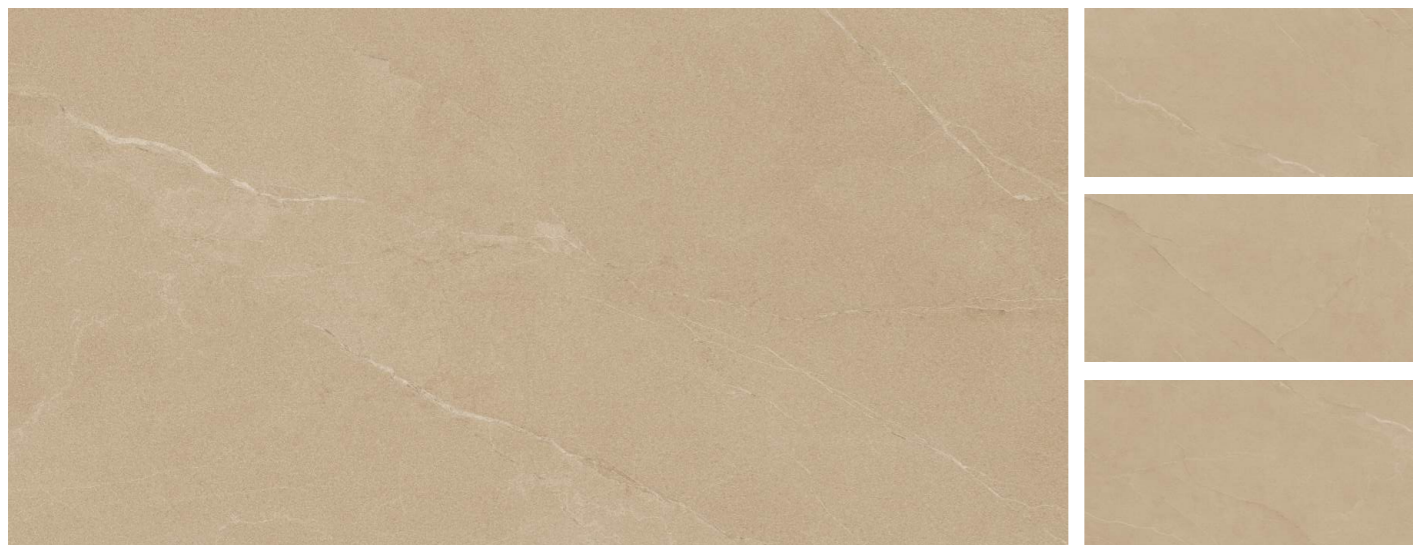

600x1200mm
Glazed Vitrified tiles

SLATE STONE CAFFE

Matt Finish | 5 Randoms

SLATE STONE CREMA

Matt Finish | 5 Randoms

SLATE STONE SAND

Matt Finish | 5 Randoms

High durable Acid resistance Stain resistance Easy to clean Dimensional stability Slip resistance Eco friendly Maintenance free