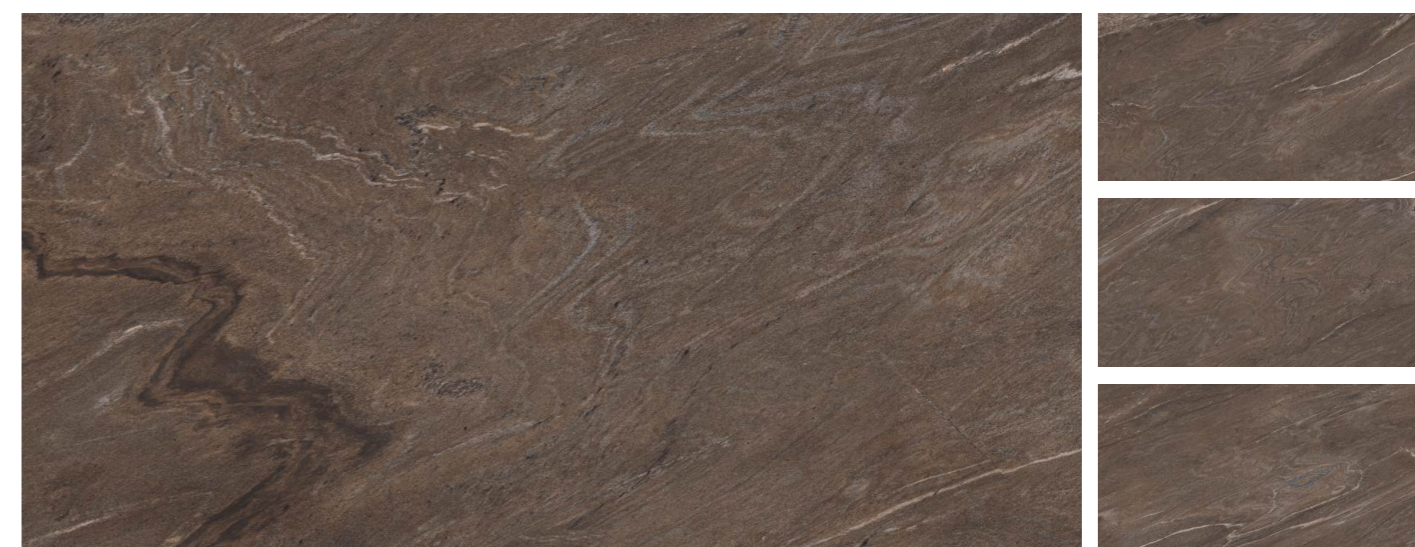

LUISA COFFEE

Matt Finish | 6 Randoms

High durable

Acid resistance

Stain resistance

Easy to clean

Dimensional stability

Slip resistance

Eco friendly

Maintenance free