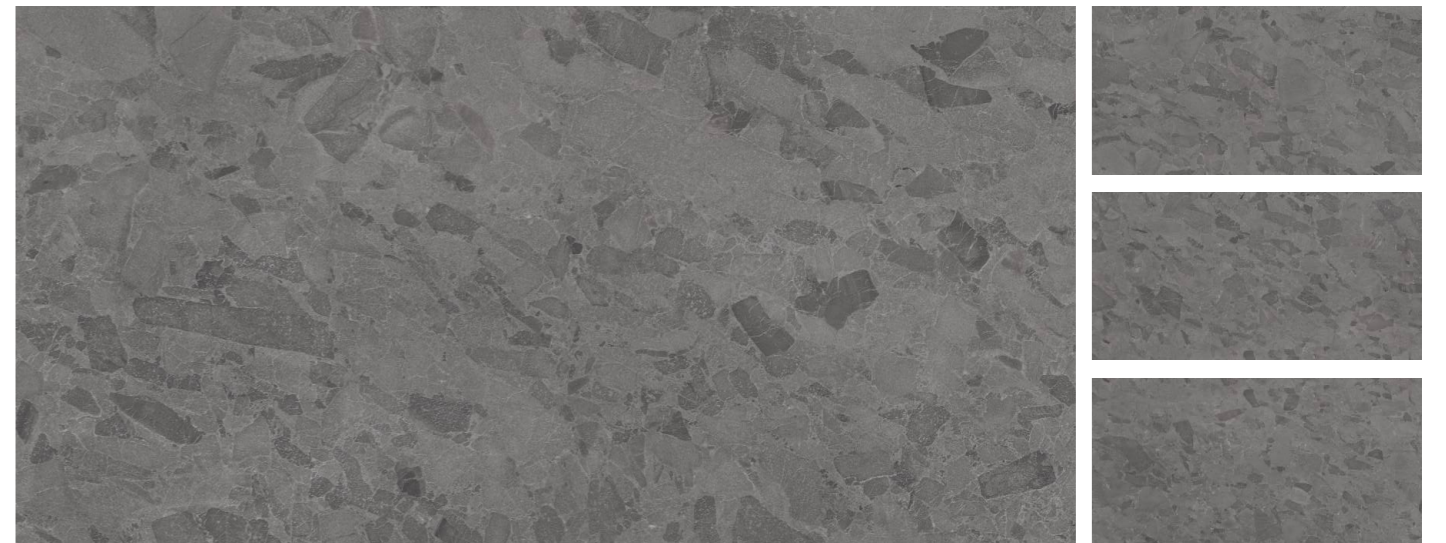

STORM GRIS

Matt Finish | 5 Randoms

High durable

Acid resistance

Stain resistance

Easy to clean

Dimensional stability

Slip resistance

Eco friendly

Maintenance free