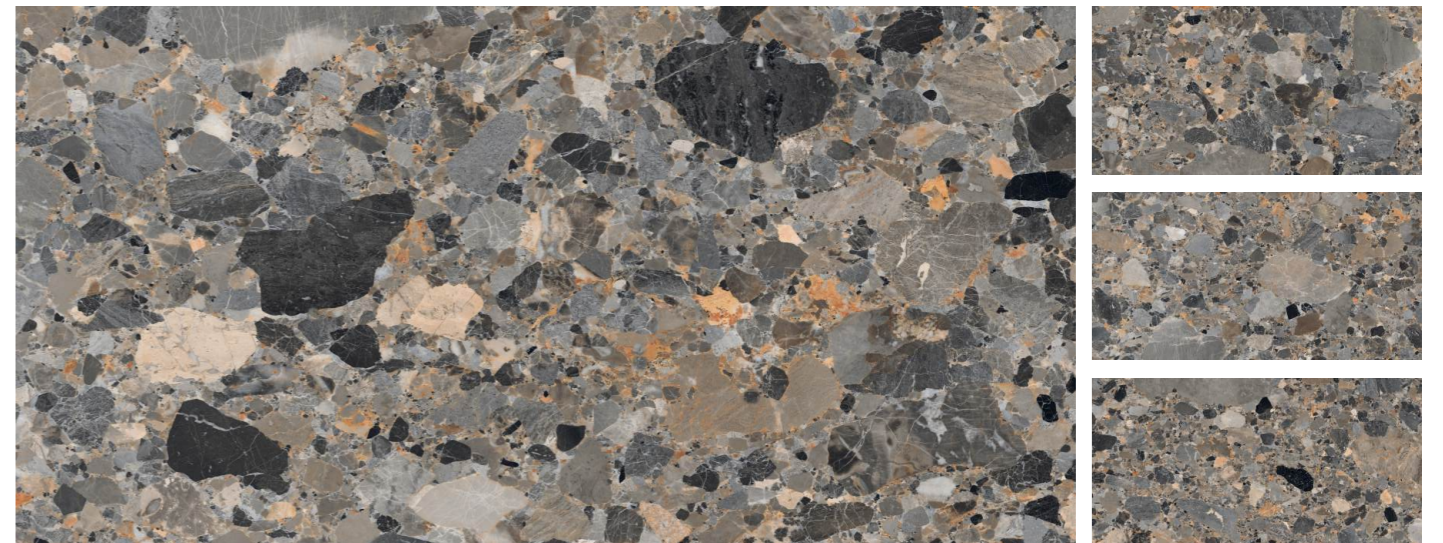

CAESARSTONE NATURAL

Matt Finish | 6 Randoms