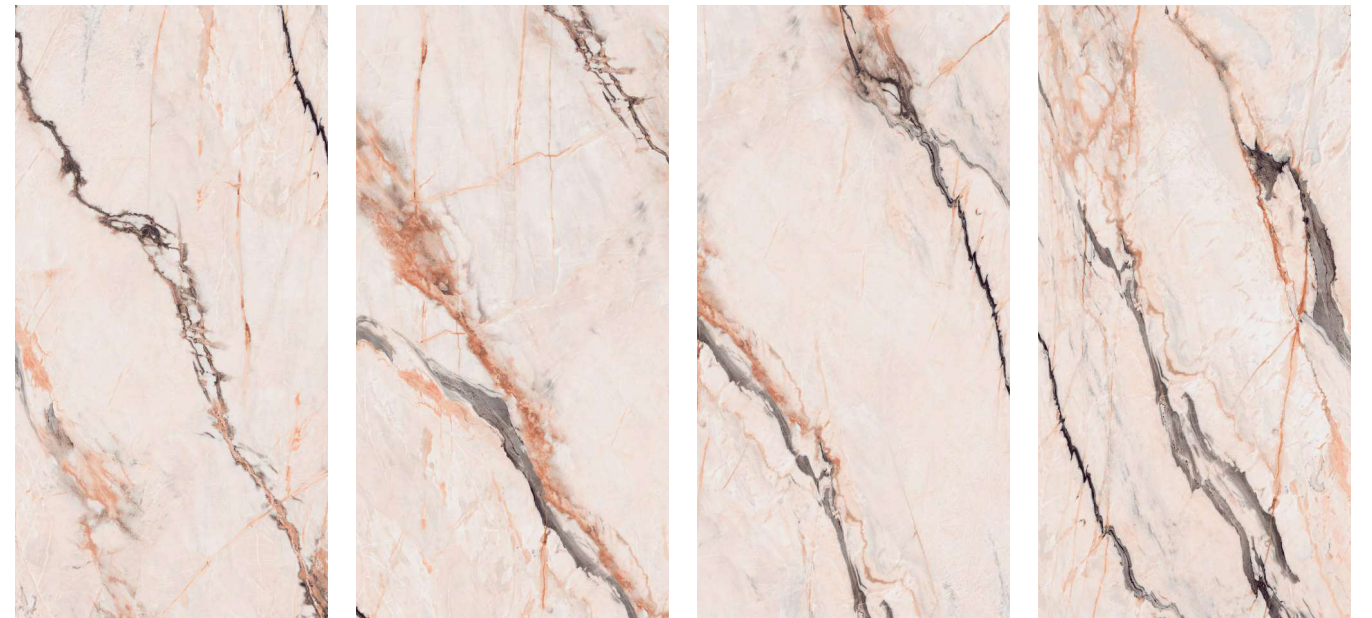

CARVING

...Depiction Of Art ...

600x1200mm
CARVING

GLAZED
VITRIFIED TILES

GREYLAC PEACH CR

CARVING SURFACE | 4 RANDOMS

LARGE AND
VERSATILE

RESISTANT